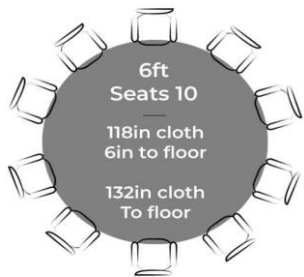

Tables | Cloths | Seating Guide

Round

Square & Rectangular

Trestle Tables

Conference Tables

Speciality

Curved End Table

Crescent Table

8ft Oval Table