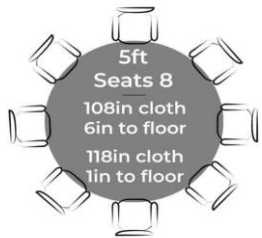

Tables | Cloths | Seating Guide

Round

Square & Rectangular

Trestle Tables

Conference Tables

Speciality

Curved End Table

Crescent Table

8ft Oval Table