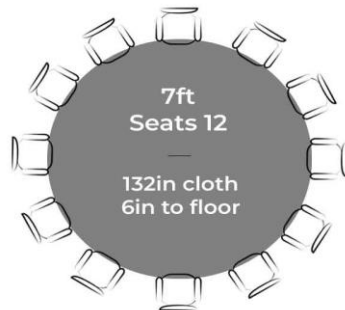

Tables | Cloths | Seating Guide

Round

Square & Rectangular

Trestle Tables

Conference Tables

Speciality

Curved End Table

Crescent Table

8ft Oval Table